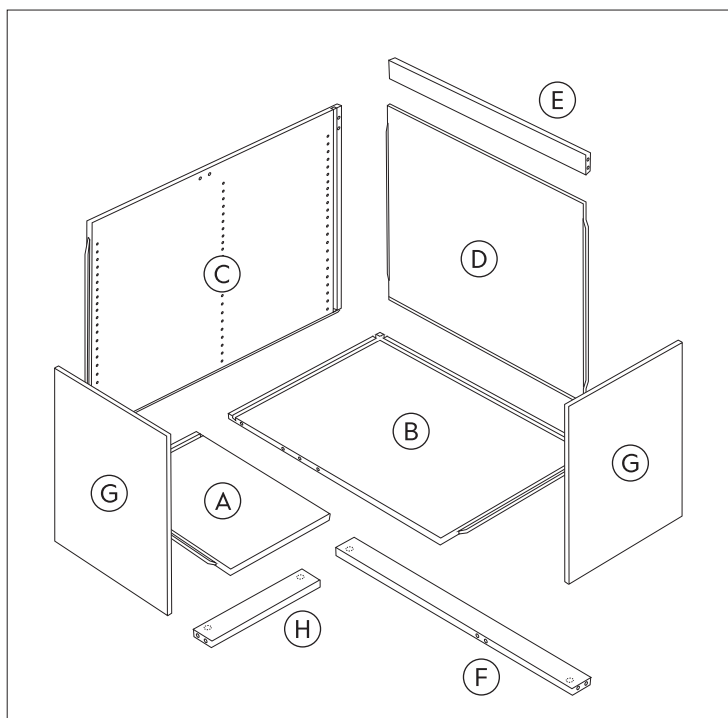

EN

Corner base cabinet 90

assembled with

E55009007002

E55009007005

90x70

CLICK

7