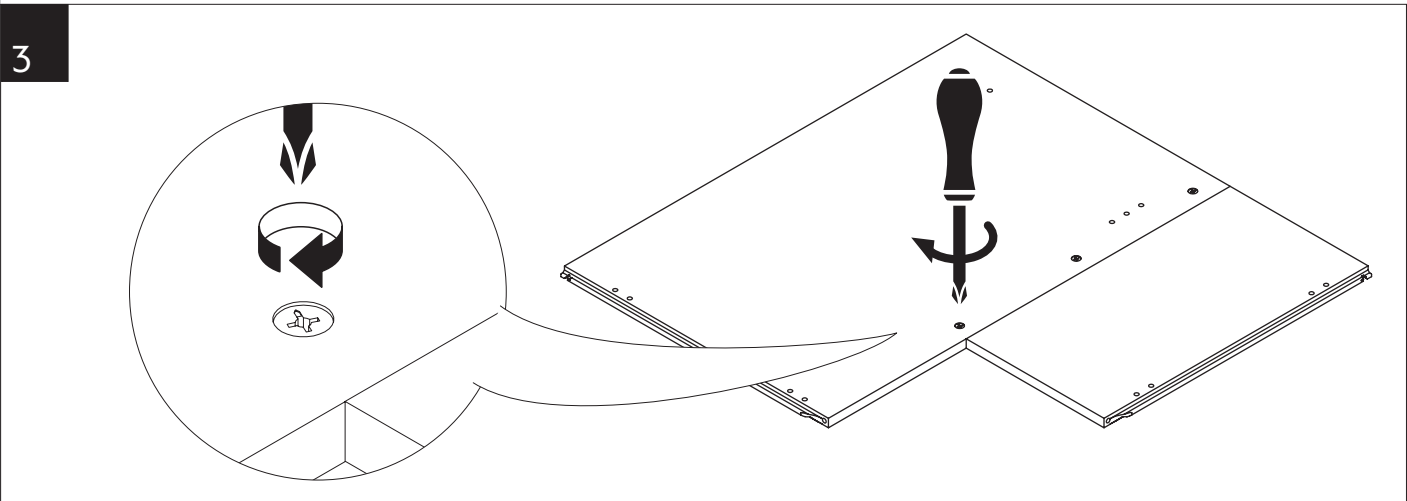

EN

Corner base cabinet 90

assembled with

E55009007002

E55009007005

90x70

CLICK

7