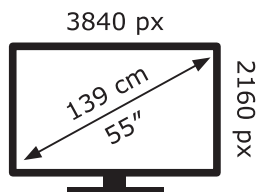

ENERG ⚡

LG Electronics

55UQ80006LB

81 kWh/1000h

ABCDEF**G**

109 kWh/1000h

2019/2013