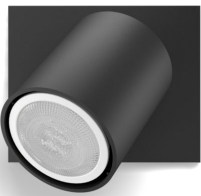

# PHILIPS

Runner single  
spotlight ext.

Hue White Ambiance

Includes GU10 LED bulb

Bluetooth control via app

Control with app or voice\*

Add Hue Bridge to unlock more

8719514338364

## Easy smart lighting

With an adjustable head, the Philips Hue White ambiance Runner spotlight in black allows you to shine warm-to-cool white light in the any corner of the room. Use the built-in light recipes for your daily routines and get instant control with Bluetooth. Connect to a Hue Bridge for more features.