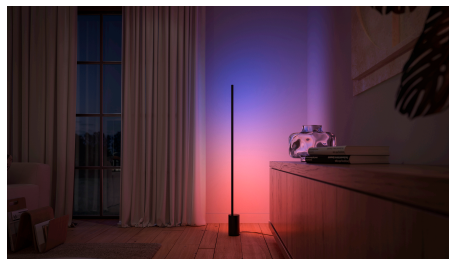

Easy smart lighting

- Create a personalised experience with colourful smart light
- Set the right mood with warm to cool white light
- Dynamic light scenes
- Seamlessly blend colours
- Wake up to the colours of the morning sun

Set the right mood with warm to cool white light

These bulbs and light fixtures offer different shades of warm to cool white light. With complete dimmability from bright to low nightlights, you can tune your lights to the perfect shade and brightness of light for your daily needs.

Dynamic light scenes

Amp up the ambiance of special moments with living light. Use dynamic scenes to create the perfect mood in any situation.

Seamlessly blend colours

Get a seamless blend of multiple colours of light at the same time in a single lamp. The colours flow together naturally, casting light to showcase a unique effect.

Wake up to the colours of the morning sun

Let your Philips Hue gradient light wake you up with the colours of dawn – even if the sun hasn't risen yet – with a Wake up automation set to Sunrise. Watch as your light turns on to the gentle hues of the morning, blending them together and moving them along the length of your gradient fixture. As the light brightens and changes colours, it mimics the sunrise to help you wake up more naturally.