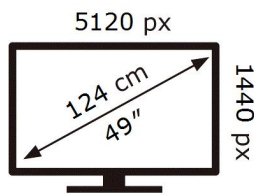

ENERG

SAMSUNG

S49CG934SU

75 kWh/1000h

ABCDEF **G**

HDR

87 kWh/1000h

2019/2013