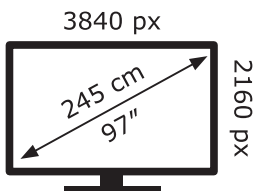

ENERG

LG Electronics

OLED97G54LW

184 kWh/1000h

ABCDEF**G**

350 kWh/1000h

2019/2013

MEZ00783003(REV00)